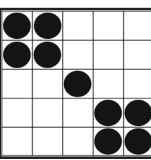

21. Crazy Bow Tie

PURPLE 9-on
L1 $300 L2 $500 L3 $1,000

THANKS FOR PLAYING!

Tipping is permitted and appreciated!

*Wheel Game -

- Winner gets a chance to spin the wheel and win 10x the amount. In the event of multiple winners, each player will spin and the highest payout will be split among the winners.

*Plinko

- Winner will drop the plinko chip down the plinko board and win the amount in the slot it drop in. In the case of multiple winners, the winners will draw to see who drops the plinko puck and the winners will split the amount.

*Ca$h Cow

- Blackout in 52 #'s or less choose 1 of 5 MoneyBags from the Ca$h Cow Board, win a minimum for $2,000. Multiple winners will have a high number draw to determine the spokesperson for the group, with the group splitting the amount won.

*Manager's Special

- Letter S starts at 37 #'s and increases 1 number a week. Jackpot starts at $2,000 and increases $100 Daily. Multiple winners will spit the prize.

*Crack the Safe

- Winner chooses a key that may crack the safe. Multiple winners will have a high number draw to determine the spokesperson for the group, with the group splitting the amount won.

*Treasure Hunt

- Odd or Even Wild, determined by calendar day. Winner selects from Treasure Hunt Board. Multiple winners will have a high number draw to determine the spokesperson for the group, with the group splitting the amount won.

*You Pick Um

- 20#'s or less wins announce prize.