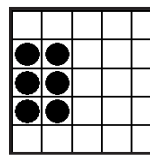

INDIGO SKY

CASINO & RESORT

1. Double Bingo w/wild

BLUE 9-on
L1 $300 L2 $500 L3 $1,000

2. Large Kite with Tail, Anyway

ORANGE 9-on
L1 $300 L2 $500 L3 $1,000

*3. Speedball Blackout #1

BLUE 1-on
(Extras Sold on Floor $1 each)
$100

*4. Red, White & Blue-Crazy "T"

TRI-COLOR 3-on
(Extras Sold on Floor $2 each)
Top $500 Middle $600 Bottom $700

5. Straight Bingo & 4 Corners

GREEN 9-on
L1 $300 L2 $500 L3 $1,000

6. Diagonal & Hardway

YELLOW 9-on
L1 $300 L2 $500 L3 $1,000

*7. Wheel Game - Crazy 3 Leaf Clover

RED 3-on
(Extras Sold on Floor $2 each)
Winner Spins Wheel $100-$2,000

*8 Plinko, Letter "P"

PURPLE 3-on
(Extras Sold on Floor $2 each)
$200-$1,199

9. Crazy Arrow

PINK 9-on
L1 $300 L2 $500 L3 $1,000

*10. Ca$h Cow

GREEN 3-on
(Extras Sold on Floor $2 each)
Consolation $500

Intermission

*11. Double Action-Picnic Table

PURPLE 1-on
(Extras Sold on Floor $2 each)
50/50 Split

Pull Tab Games

12. Hardway Six Pack (NO free space)

GREY 9-on
L1 $300 L2 $500 L3 $1,000

13. Letter "X"

OLIVE 9-on
L1 $300 L2 $500 L3 $1,000

*14. Manager's Special

LIME 3-on
(Extras Sold on Floor $2 each)
Consolation $250

15. Crazy Letter L w/Wild

BROWN 9-on
L1 $300 L2 $500 L3 $1,000

*16. Progressive Speedball

YELLOW 1-on
(Extras Sold on Floor $2 each)
$200

*17. Crack the Safe - Block of 9

GREY 3-on
(Extras Sold on Floor $2 each)
$200 - $600

18. Block of 8

RED 9-on
L1 $300 L2 $500 L3 $1,000

*19. Treasure Hunt

SURPRISE 1-on
(Extras Sold on Floor $1 each)
$150 - $3,000

*20. You Pick Um

PICK 8 CARD
(Extras Sold on Floor $3 each)
Consolation $500

21. Crazy Bow Tie

PURPLE 9-on
L1 $300 L2 $500 L3 $1,000

THANKS FOR PLAYING!

Tipping is permitted and appreciated!

*Wheel Game -