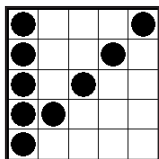

INDIGO SKY

CASINO & RESORT

1. Double Bingo w/wild

BLUE 9-on
L1 \$300 L2 \$500 L3 \$1,000

2. Large Kite with Tail, Anyway

ORANGE 9-on
L1 \$300 L2 \$500 L3 \$1,000

*3. Speedball Blackout #1

BLUE 1-on
(Extras Sold on Floor \$1 each)
\$100

*4. Red, White & Blue-Crazy "T"

TRI-COLOR 3-on
(Extras Sold on Floor \$2 each)
Top \$500 Middle \$600 Bottom \$700

5. Straight Bingo & 4 Corners

GREEN 9-on
L1 \$300 L2 \$500 L3 \$1,000

6. Diagonal & Hardway

YELLOW 9-on
L1 \$300 L2 \$500 L3 \$1,000

*7. Wheel Game - Crazy 3 Leaf Clover

RED 3-on
(Extras Sold on Floor \$2 each)
Winner Spins Wheel \$100-\$2,000

*8 Plinko, Letter "P"

PURPLE 3-on
(Extras Sold on Floor \$2 each)
\$200-\$1,199