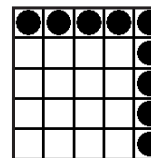

15. Crazy Letter L w/Wild

BROWN 9-on
L1 $300 L2 $500 L3 $1,000