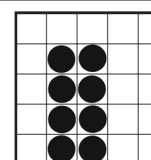

18. Block of 8

RED 9-on
L1 $300 L2 $500 L3 $1,000