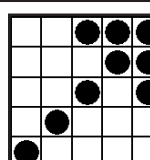

9. Crazy Arrow

PINK 9-on
L1 $300 L2 $500 L3 $1,000