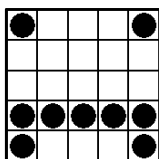

INDIGO SKY

CASINO & RESORT

1. Double Bingo w/wild

BLUE 9-on
L1 \$300 L2 \$500 L3 \$1,000

2. Large Kite with Tail, Anyway

ORANGE 9-on
L1 \$300 L2 \$500 L3 \$1,000

*3. Speedball Blackout #1

BLUE 1-on
(Extras Sold on Floor \$1 each)
\$100

*4. Red, White & Blue-Crazy "T"

TRI-COLOR 3-on
(Extras Sold on Floor \$2 each)
Top \$500 Middle \$600 Bottom \$700

5. Straight Bingo & 4 Corners

GREEN 9-on
L1 \$300 L2 \$500 L3 \$1,000

6. Diagonal & Hardway