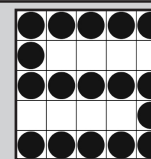

9. Crazy Arrow

PINK 9-on
L1 \$300 L2 \$500 L3 \$1,000

*10. Ca\$h Cow

GREEN 3-on
(Extras Sold on Floor \$2 each)
Consolation \$500

Intermission

*11. Double Action-Picnic Table

PURPLE 1-on
(Extras Sold on Floor \$2 each)
50/50 Split

Pull Tab Games

12. Hardway Six Pack (NO free space)

GREY 9-on
L1 \$300 L2 \$500 L3 \$1,000

13. Letter "X"

OLIVE 9-on
L1 \$300 L2 \$500 L3 \$1,000

*14. Manager's Special

LIME 3-on
(Extras Sold on Floor \$2 each)
Consolation \$250

15. Crazy Letter L w/Wild

BROWN 9-on
L1 \$300 L2 \$500 L3 \$1,000

*16. Progressive Speedball

YELLOW 1-on
(Extras Sold on Floor \$2 each)
\$200

*17. Crack the Safe - Block of 9

GREY 3-on
(Extras Sold on Floor \$2 each)
\$200 - \$600