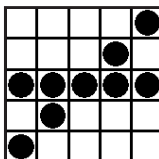

Matinee @ 4:30
 Early Birds @ 6:00
 Session @ 7:00

\$300.00 Payout	\$500.00 Payout	\$1,000.00 Payout
Level 1	Level 2	Level 3 **Saturday-Sunday only**
Paper Buy Ins Level 1-\$8.00 9 on only 3 on Upgrade - \$2 Paper Special Pack - \$21.00 Paper Early Birds - \$10.00 All Paper Bundle - \$39.00	Paper Buy Ins Level 2-\$13.00 9 on only 3 on Upgrade - \$4 Paper Special Pack - \$21.00 Paper Early Birds - \$10.00 All Paper Bundle - \$44.00	Paper Buy Ins Level 3-\$24.00 9 on only 3 on Upgrade - \$7 Paper Special Pack - \$21.00 Paper Early Birds - \$10.00 All Paper Bundle - \$55.00
Electronics Level 1	Electronics Level 2	Electronics Level 3
20 Faces - \$11.00 40 Faces - \$21.00 60 Faces - \$29.00 80 Faces - \$34.00 120 Faces - \$45.00 Electronic Special Pack - \$18.00 Electronic Early Birds - \$10.00	20 Faces - \$20.00 40 Faces - \$38.00 60 Faces - \$54.00 80 Faces - \$63.00 120 Faces - \$76.00 Electronic Special Pack - \$18.00 Electronic Early Birds - \$10.00	20 Faces - \$34.00 40 Faces - \$59.00 60 Faces - \$76.00 80 Faces - \$93.00 120 Faces - \$126.00 Electronic Special Pack - \$18.00 Electronic Early Birds - \$10.00
Early Birds *May be Purchased on Electronics at the Cashier*		
6:00p \$1 Starburst game paying 60% or 80% of sales		
6:05p \$10 Early Bird Pack (15 Games) paying \$50 (1-5), \$75 (6-10) and \$100 (11-15)		
6:55p \$3 Triple Play - paying \$50, \$100 and \$150		
Saturday Matinee *May be Purchased on Electronics at the Cashier*		
4:30p \$10 Matinee Pack (10 Games) paying \$150		

INDIGO SKY

CASINO & RESORT

1. Double Bingo w/wild

BLUE 9-on
L1 \$300 L2 \$500 L3 \$1,000

2. Large Kite with Tail, Anyway

ORANGE 9-on
L1 \$300 L2 \$500 L3 \$1,000

*3. Speedball Blackout #1

BLUE 1-on
(Extras Sold on Floor \$1 each)
\$100