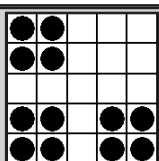

INDIGO SKY

CASINO & RESORT

1. Double Bingo w/wild

BLUE 9-on
L1 \$300 L2 \$500 L3 \$1,000

2. Large Kite with Tail, Anyway

ORANGE 9-on
L1 \$300 L2 \$500 L3 \$1,000

*3. Speedball Blackout #1

BLUE 1-on
(Extras Sold on Floor \$1 each)
\$100

*4. Red, White & Blue-Crazy "T"

TRI-COLOR 3-on
(Extras Sold on Floor \$2 each)
Top \$500 Middle \$600 Bottom \$700

5. Straight Bingo & 4 Corners

GREEN 9-on
L1 \$300 L2 \$500 L3 \$1,000

6. Diagonal & Hardway

YELLOW 9-on
L1 \$300 L2 \$500 L3 \$1,000

*7. Wheel Game - Crazy 3 Leaf Clover

RED 3-on
(Extras Sold on Floor \$2 each)
Winner Spins Wheel \$100-\$2,000

*8 Plinko, Letter "P"

PURPLE 3-on
(Extras Sold on Floor \$2 each)
\$200-\$1,199