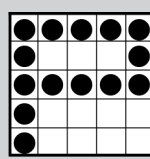

*4. Red, White & Blue-Crazy "T"

TRI-COLOR 3-on
(Extras Sold on Floor \$2 each)
Top \$500 Middle \$600 Bottom \$700

5. Straight Bingo & 4 Corners

GREEN 9-on
L1 \$300 L2 \$500 L3 \$1,000

6. Diagonal & Hardway

YELLOW 9-on
L1 \$300 L2 \$500 L3 \$1,000

*7. Wheel Game - Crazy 3 Leaf Clover

RED 3-on
(Extras Sold on Floor \$2 each)
Winner Spins Wheel \$100-\$2,000

*8 Plinko, Letter "P"

PURPLE 3-on
(Extras Sold on Floor \$2 each)
\$200-\$1,199