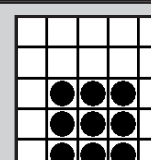

15. Crazy Letter L w/Wild

BROWN 9-on
L1 \$300 L2 \$500 L3 \$1,000

*16. Progressive Speedball

YELLOW 1-on
(Extras Sold on Floor \$2 each)
\$200

*17. Crack the Safe - Block of 9

GREY 3-on
(Extras Sold on Floor \$2 each)
\$200 - \$600