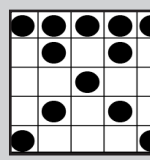

YELLOW 9-on
L1 \$300 L2 \$500 L3 \$1,000

*7. Wheel Game - Crazy 3 Leaf Clover

RED 3-on
(Extras Sold on Floor \$2 each)
Winner Spins Wheel \$100-\$2,000

*8 Plinko, Letter "P"

PURPLE 3-on
(Extras Sold on Floor \$2 each)
\$200-\$1,199

9. Crazy Arrow

PINK 9-on
L1 \$300 L2 \$500 L3 \$1,000

*10. Ca\$h Cow

GREEN 3-on
(Extras Sold on Floor \$2 each)
Consolation \$500

Intermission

*11. Double Action-Picnic Table

PURPLE 1-on
(Extras Sold on Floor \$2 each)
50/50 Split