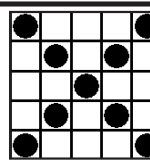

Pull Tab Games

12. Hardway Six Pack (NO free space)

GREY 9-on
L1 \$300 L2 \$500 L3 \$1,000

13. Letter "X"

OLIVE 9-on
L1 \$300 L2 \$500 L3 \$1,000

*14. Manager's Special

LIME 3-on
(Extras Sold on Floor \$2 each)
Consolation \$250