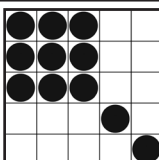

INDIGO SKY

CASINO & RESORT

1. Double Bingo w/wild

BLUE 9-on
L1 \$300 L2 \$500 L3 \$1,000

2. Large Kite with Tail, Anyway

ORANGE 9-on
L1 \$300 L2 \$500 L3 \$1,000

*3. Speedball Blackout #1

BLUE 1-on
(Extras Sold on Floor \$1 each)
\$100

*4. Red, White & Blue-Crazy "T"

TRI-COLOR 3-on
(Extras Sold on Floor \$2 each)
Top \$500 Middle \$600 Bottom \$700

5. Straight Bingo & 4 Corners

GREEN 9-on
L1 \$300 L2 \$500 L3 \$1,000

6. Diagonal & Hardway