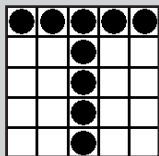

INDIGO SKY

CASINO & RESORT

1. Double Bingo w/wild

BLUE 9-on
L1 \$300 L2 \$500 L3 \$1,000

2. Large Kite with Tail, Anyway

ORANGE 9-on
L1 \$300 L2 \$500 L3 \$1,000

*3. Speedball Blackout #1

BLUE 1-on
(Extras Sold on Floor \$1 each)
\$100

*4. Red, White & Blue-Crazy "T"

TRI-COLOR 3-on
(Extras Sold on Floor \$2 each)
Top \$500 Middle \$600 Bottom \$700

5. Straight Bingo & 4 Corners

GREEN 9-on
L1 \$300 L2 \$500 L3 \$1,000

6. Diagonal & Hardway