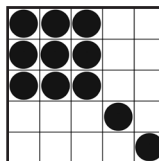

INDIGO SKY BINGO

1. Double Bingo w/wild

BLUE 9-on

L1 \$300 L2 \$500 L3 \$1,000

2. Large Kite with Tail, Anyway

ORANGE 9-on

L1 \$300 L2 \$500 L3 \$1,000

*3. Speedball Blackout #1

BLUE 1-on

(Extras Sold on Floor \$1 each)

\$100

*4. Red, White & Blue-Crazy "T"

TRI-COLOR 3-on

(Extras Sold on Floor \$2 each)

Top \$500 Middle \$600 Bottom \$700

5. Straight Bingo & 4 Corners