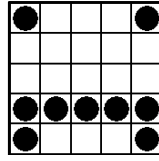

INDIGO SKY BINGO

1. Double Bingo w/wild

BLUE 9-on

L1 \$300 L2 \$500 L3 \$1,000

2. Large Kite with Tail, Anyway

ORANGE 9-on

L1 \$300 L2 \$500 L3 \$1,000

*3. Speedball Blackout #1

BLUE 1-on

(Extras Sold on Floor \$1 each)

\$100

*4. Red, White & Blue-Crazy "T"

TRI-COLOR 3-on

(Extras Sold on Floor \$2 each)

Top \$500 Middle \$600 Bottom \$700

5. Straight Bingo & 4 Corners

GREEN 9-on

L1 \$300 L2 \$500 L3 \$1,000

6. Diagonal & Hardway

YELLOW 9-on

L1 \$300 L2 \$500 L3 \$1,000

*7. Wheel Game - Crazy 3 Leaf Clover

RED 3-on

(Extras Sold on Floor \$2 each)