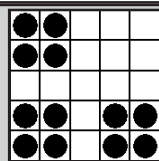

*7. Wheel Game - Crazy 3 Leaf Clover

RED 3-on

(Extras Sold on Floor $2 each)

Winner Spins Wheel $100-$2,000

SMOKING BREAKS

@ 8PM AND 9PM