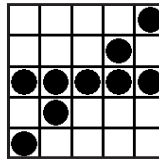

Saturday Sales @ 3:00

Matinee @ 4:30
Early Birds @ 6:00
Session @ 7:00

\$300.00 Payout	\$500.00 Payout	\$1,000.00 Payout
Level 1	Level 2	Level 3 **Saturday-Sunday only**
Paper Buy Ins Level 1-\$8.00 9 on only 3 on Upgrade - \$2 Paper Special Pack - \$21.00 Paper Early Birds - \$10.00	Paper Buy Ins Level 2-\$13.00 9 on only 3 on Upgrade - \$4 Paper Special Pack - \$21.00 Paper Early Birds - \$10.00	Paper Buy Ins Level 3-\$24.00 9 on only 3 on Upgrade - \$7 Paper Special Pack - \$21.00 Paper Early Birds - \$10.00
Electronics	Electronics	Electronics
Level 1	Level 2	Level 3
20 Faces - \$12.00	20 Faces - \$21.00	20 Faces - \$36.00
40 Faces - \$22.00	40 Faces - \$39.00	40 Faces - \$61.00
60 Faces - \$31.00	60 Faces - \$56.00	60 Faces - \$79.00
80 Faces - \$36.00	80 Faces - \$65.00	80 Faces - \$96.00
120 Faces - \$47.00	120 Faces - \$78.00	120 Faces - \$130.00
Electronic Special Pack - \$18.00	Electronic Special Pack - \$18.00	Electronic Special Pack - \$18.00
Electronic Early Birds - \$10.00	Electronic Early Birds - \$10.00	Electronic Early Birds - \$10.00
Early Birds *May be Purchased on Electronics at the Cashier*		
6:00p	\$1	Starburst game paying 60% or 80% of sales
6:05p	\$10	Early Bird Pack (15 Games) paying \$50 (1-5), \$75 (6-10) and \$100 (11-15)
6:55p	\$3	Triple Play - paying \$50, \$100 and \$150
Saturday Matinee *May be Purchased on Electronics at the Cashier*		
4:30p	\$10	Matinee Pack (10 Games) paying \$150

INDIGO SKY BINGO

1. Double Bingo w/wild

BLUE 9-on

L1 \$300 L2 \$500 L3 \$1,000

2. Large Kite with Tail, Anyway

ORANGE 9-on

L1 \$300 L2 \$500 L3 \$1,000

*3. Speedball Blackout #1

BLUE 1-on

(Extras Sold on Floor \$1 each)

\$100

*4. Red, White & Blue-Crazy "T"

TRI-COLOR 3-on

(Extras Sold on Floor \$2 each)

Top \$500 Middle \$600 Bottom \$700

5. Straight Bingo & 4 Corners