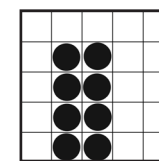

18. Block of 8

RED 9-on

L1 $300 L2 $500 L3 $1,000