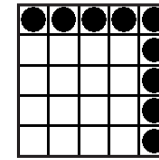

15. Crazy Letter L w/Wild

BROWN 9-on

L1 $300 L2 $500 L3 $1,000