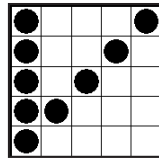

BLUE 1-on

(Extras Sold on Floor \$1 each)

\$100

*4. Red, White & Blue-Crazy "T"

TRI-COLOR 3-on

(Extras Sold on Floor \$2 each)

Top \$500 Middle \$600 Bottom \$700

5. Straight Bingo & 4 Corners

GREEN 9-on

L1 \$300 L2 \$500 L3 \$1,000

6. Diagonal & Hardway

YELLOW 9-on

L1 \$300 L2 \$500 L3 \$1,000

*7. Wheel Game - Crazy 3 Leaf Clover

RED 3-on

(Extras Sold on Floor \$2 each)