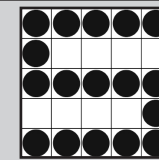

OLIVE 9-on

L1 \$300 L2 \$500 L3 \$1,000

*14. Manager's Special

LIME 3-on

(Extras Sold on Floor \$2 each)

Consolation \$250

15. Crazy Letter L w/Wild

BROWN 9-on