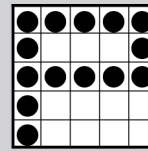

BLUE 1-on

(Extras Sold on Floor \$1 each)

\$100

*4. Red, White & Blue-Crazy "T"

TRI-COLOR 3-on

(Extras Sold on Floor \$2 each)

Top \$500 Middle \$600 Bottom \$700

5. Straight Bingo & 4 Corners

GREEN 9-on

L1 \$300 L2 \$500 L3 \$1,000

6. Diagonal & Hardway

YELLOW 9-on

L1 \$300 L2 \$500 L3 \$1,000

*7. Wheel Game - Crazy 3 Leaf Clover

RED 3-on

(Extras Sold on Floor \$2 each)

Winner Spins Wheel \$100-\$2,000

SMOKING BREAKS

@ 8PM AND 9PM

*8 Plinko, Letter "P"

PURPLE 3-on

(Extras Sold on Floor \$2 each)

\$200-\$1,199

9. Crazy Arrow