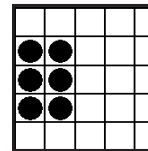

(Extras Sold on Floor \$2 each)

50/50 Split

Pull Tab Games

12. Hardway Six Pack

(NO free space)

GREY 9-on

L1 \$300 L2 \$500 L3 \$1,000

13. Letter "X"