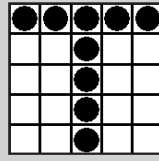

INDIGO SKY BINGO

1. Double Bingo w/wild

BLUE 9-on

L1 \$300 L2 \$500 L3 \$1,000

2. Large Kite with Tail, Anyway

ORANGE 9-on

L1 \$300 L2 \$500 L3 \$1,000

*3. Speedball Blackout #1

BLUE 1-on

(Extras Sold on Floor \$1 each)

\$100

*4. Red, White & Blue-Crazy "T"

TRI-COLOR 3-on

(Extras Sold on Floor \$2 each)

Top \$500 Middle \$600 Bottom \$700

5. Straight Bingo & 4 Corners

GREEN 9-on

L1 \$300 L2 \$500 L3 \$1,000

6. Diagonal & Hardway

YELLOW 9-on

L1 \$300 L2 \$500 L3 \$1,000

*7. Wheel Game - Crazy 3 Leaf Clover

RED 3-on

(Extras Sold on Floor \$2 each)