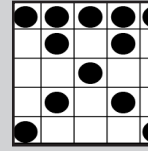

*11. Double Action-Picnic Table

PURPLE 1-on

(Extras Sold on Floor $2 each)

50/50 Split

Pull Tab Games

12. Hardway Six Pack

(NO free space)

GREY 9-on

L1 $300 L2 $500 L3 $1,000