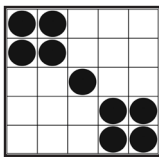

*20. You Pick Um

PICK 8 CARD

(Extras Sold on Floor \$3 each)

Consolation \$500

21. Crazy Bow Tie

PURPLE 9-on

L1 \$300 L2 \$500 L3 \$1,000

THANKS FOR PLAYING!