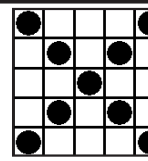

13. Letter "X"

OLIVE 9-on

L1 $300 L2 $500 L3 $1,000