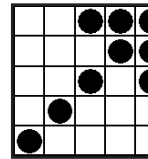

9. Crazy Arrow

PINK 9-on

L1 $300 L2 $500 L3 $1,000