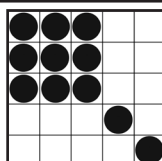

INDIGO SKY BINGO

1. Double Bingo w/wild

BLUE 9-on

L1 \$300 L2 \$500 L3 \$1,000

2. Large Kite with Tail, Anyway

ORANGE 9-on

L1 \$300 L2 \$500 L3 \$1,000

*3. Speedball Blackout #1

BLUE 1-on

(Extras Sold on Floor \$1 each)

\$100

*4. Red, White & Blue-Crazy "T"

TRI-COLOR 3-on

(Extras Sold on Floor \$2 each)

Top \$500 Middle \$600 Bottom \$700

5. Straight Bingo & 4 Corners