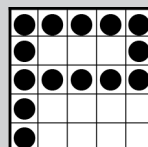

BLUE 1-on

(Extras Sold on Floor \$1 each)

\$100

*4. Red, White & Blue-Crazy "T"

TRI-COLOR 3-on

(Extras Sold on Floor \$2 each)

Top \$500 Middle \$600 Bottom \$700

5. Straight Bingo & 4 Corners

Winner Spins Wheel \$100-\$2,000

SMOKING BREAKS

@ 8PM AND 9PM

*8 Plinko, Letter "P"

PURPLE 3-on

(Extras Sold on Floor \$2 each)

\$200-\$1,199

9. Crazy Arrow