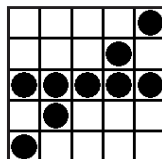

Early Birds @ 6:00
 Session @ 7:00

Saturday Sales @ 3:00

Matinee @ 4:30
 Early Birds @ 6:00
 Session @ 7:00

\$300.00 Payout	\$500.00 Payout	\$1,000.00 Payout
Level 1	Level 2	Level 3 **Saturday-Sunday only**
Paper Buy Ins Level 1-\$10.00 9 on only 3 on Upgrade - \$3 Paper Special Pack - \$21.00 Paper Early Birds - \$10.00	Paper Buy Ins Level 2-\$15.00 9 on only 3 on Upgrade - \$5 Paper Special Pack - \$21.00 Paper Early Birds - \$10.00	Paper Buy Ins Level 3-\$26.00 9 on only 3 on Upgrade - \$8 Paper Special Pack - \$21.00 Paper Early Birds - \$10.00
Electronics	Electronics	Electronics
Level 1	Level 2	Level 3
20 Faces - \$14.00 40 Faces - \$24.00 60 Faces - \$33.00 80 Faces - \$38.00 120 Faces - \$49.00	20 Faces - \$23.00 40 Faces - \$41.00 60 Faces - \$58.00 80 Faces - \$67.00 120 Faces - \$80.00	20 Faces - \$38.00 40 Faces - \$63.00 60 Faces - \$81.00 80 Faces - \$98.00 120 Faces - \$132.00
Electronic Special Pack - \$18.00	Electronic Special Pack - \$18.00	Electronic Special Pack - \$18.00
Electronic Early Birds - \$10.00	Electronic Early Birds - \$10.00	Electronic Early Birds - \$10.00
Early Birds *May be Purchased on Electronics at the Cashier*		
6:00p	\$1	Starburst game paying 60% or 80% of sales
6:05p	\$10	Early Bird Pack (15 Games) paying \$50 (1-5), \$75 (6-10) and \$100 (11-15)
6:55p	\$3	Triple Play - paying \$50, \$100 and \$150
Saturday Matinee *May be Purchased on Electronics at the Cashier*		
4:30p	\$10	Matinee Pack (10 Games) paying \$150

INDIGO SKY BINGO

1. Double Bingo w/wild

BLUE 9-on

L1 \$300 L2 \$500 L3 \$1,000

2. Large Kite with Tail, Anyway

ORANGE 9-on

L1 \$300 L2 \$500 L3 \$1,000

*3. Speedball Blackout #1

BLUE 1-on

(Extras Sold on Floor \$1 each)

\$100

*4. Red, White & Blue-Crazy "T"

TRI-COLOR 3-on

(Extras Sold on Floor \$2 each)

Top \$500 Middle \$600 Bottom \$700

5. Straight Bingo & 4 Corners