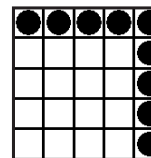

15. Crazy Letter L w/Wild

BROWN 9-on

L1 $300 L2 $500 L3 $1,000