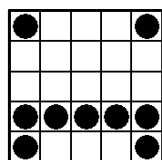

INDIGO SKY BINGO

1. Double Bingo w/wild

BLUE 9-on

L1 \$300 L2 \$500 L3 \$1,000

2. Large Kite with Tail, Anyway

ORANGE 9-on

L1 \$300 L2 \$500 L3 \$1,000

*3. Speedball Blackout #1

BLUE 1-on

(Extras Sold on Floor \$1 each)

\$100

*4. Red, White & Blue-Crazy "T"

TRI-COLOR 3-on

(Extras Sold on Floor \$2 each)

Top \$500 Middle \$600 Bottom \$700

5. Straight Bingo & 4 Corners

GREEN 9-on

L1 \$300 L2 \$500 L3 \$1,000

6. Diagonal & Hardway

YELLOW 9-on

L1 \$300 L2 \$500 L3 \$1,000

*7. Wheel Game - Crazy 3 Leaf Clover

RED 3-on

(Extras Sold on Floor \$2 each)