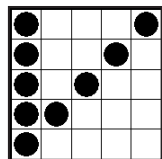

INDIGO SKY BINGO

1. Double Bingo w/wild

BLUE 9-on

L1 \$300 L2 \$500 L3 \$1,000

2. Large Kite with Tail, Anyway

ORANGE 9-on

L1 \$300 L2 \$500 L3 \$1,000

*3. Speedball Blackout #1

BLUE 1-on

(Extras Sold on Floor \$1 each)

\$100

*4. Red, White & Blue-Crazy "T"

TRI-COLOR 3-on

(Extras Sold on Floor \$2 each)

Top \$500 Middle \$600 Bottom \$700

5. Straight Bingo & 4 Corners

GREEN 9-on

L1 \$300 L2 \$500 L3 \$1,000

6. Diagonal & Hardway

YELLOW 9-on

L1 \$300 L2 \$500 L3 \$1,000

*7. Wheel Game - Crazy 3 Leaf Clover

RED 3-on

(Extras Sold on Floor \$2 each)