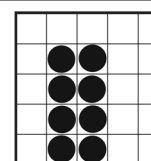

18. Block of 8

RED 9-on

L1 $300 L2 $500 L3 $1,000