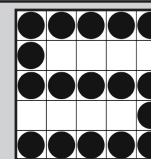

OLIVE 9-on

L1 \$300 L2 \$500 L3 \$1,000

*14. Manager's Special

LIME 3-on

(Extras Sold on Floor \$2 each)

Consolation \$250

15. Crazy Letter L w/Wild

BROWN 9-on