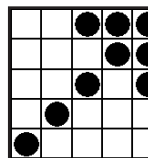

9. Crazy Arrow

PINK 9-on

L1 $300 L2 $500 L3 $1,000