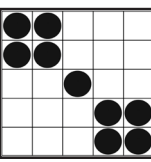

*20. You Pick Um

PICK 8 CARD

(Extras Sold on Floor \$3 each)

Consolation \$500

21. Crazy Bow Tie

PURPLE 9-on

L1 \$300 L2 \$500 L3 \$1,000

THANKS FOR PLAYING!