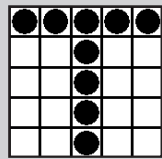

INDIGO SKY BINGO

1. Double Bingo w/wild

BLUE 9-on

L1 \$300 L2 \$500 L3 \$1,000

2. Large Kite with Tail, Anyway

ORANGE 9-on

L1 \$300 L2 \$500 L3 \$1,000

*3. Speedball Blackout #1

BLUE 1-on

(Extras Sold on Floor \$1 each)

\$100

*4. Red, White & Blue-Crazy "T"

TRI-COLOR 3-on

(Extras Sold on Floor \$2 each)

Top \$500 Middle \$600 Bottom \$700

5. Straight Bingo & 4 Corners

GREEN 9-on

L1 \$300 L2 \$500 L3 \$1,000

6. Diagonal & Hardway

YELLOW 9-on

L1 \$300 L2 \$500 L3 \$1,000

*7. Wheel Game - Crazy 3 Leaf Clover

RED 3-on

(Extras Sold on Floor \$2 each)