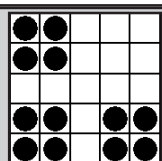

*7. Wheel Game - Crazy 3 Leaf Clover

RED 3-on

(Extras Sold on Floor $2 each)

Winner Spins Wheel $100-$2,000

SMOKING BREAKS

@ 8PM AND 9PM