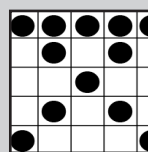

*11. Double Action-Picnic Table

PURPLE 1-on

(Extras Sold on Floor $2 each)

50/50 Split

Pull Tab Games

12. Hardway Six Pack

(NO free space)

GREY 9-on

L1 $300 L2 $500 L3 $1,000