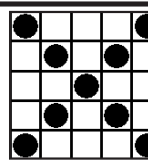

13. Letter "X"

OLIVE 9-on

L1 $300 L2 $500 L3 $1,000