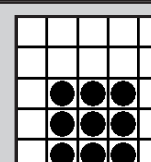

*17. Crack the Safe - Block of 9

GREY 3-on

(Extras Sold on Floor $2 each)

$200 - $600