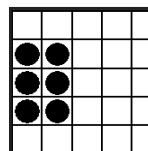

(Extras Sold on Floor \$2 each)

50/50 Split

Pull Tab Games

12. Hardway Six Pack

(NO free space)

GREY 9-on

L1 \$300 L2 \$500 L3 \$1,000

13. Letter "X"